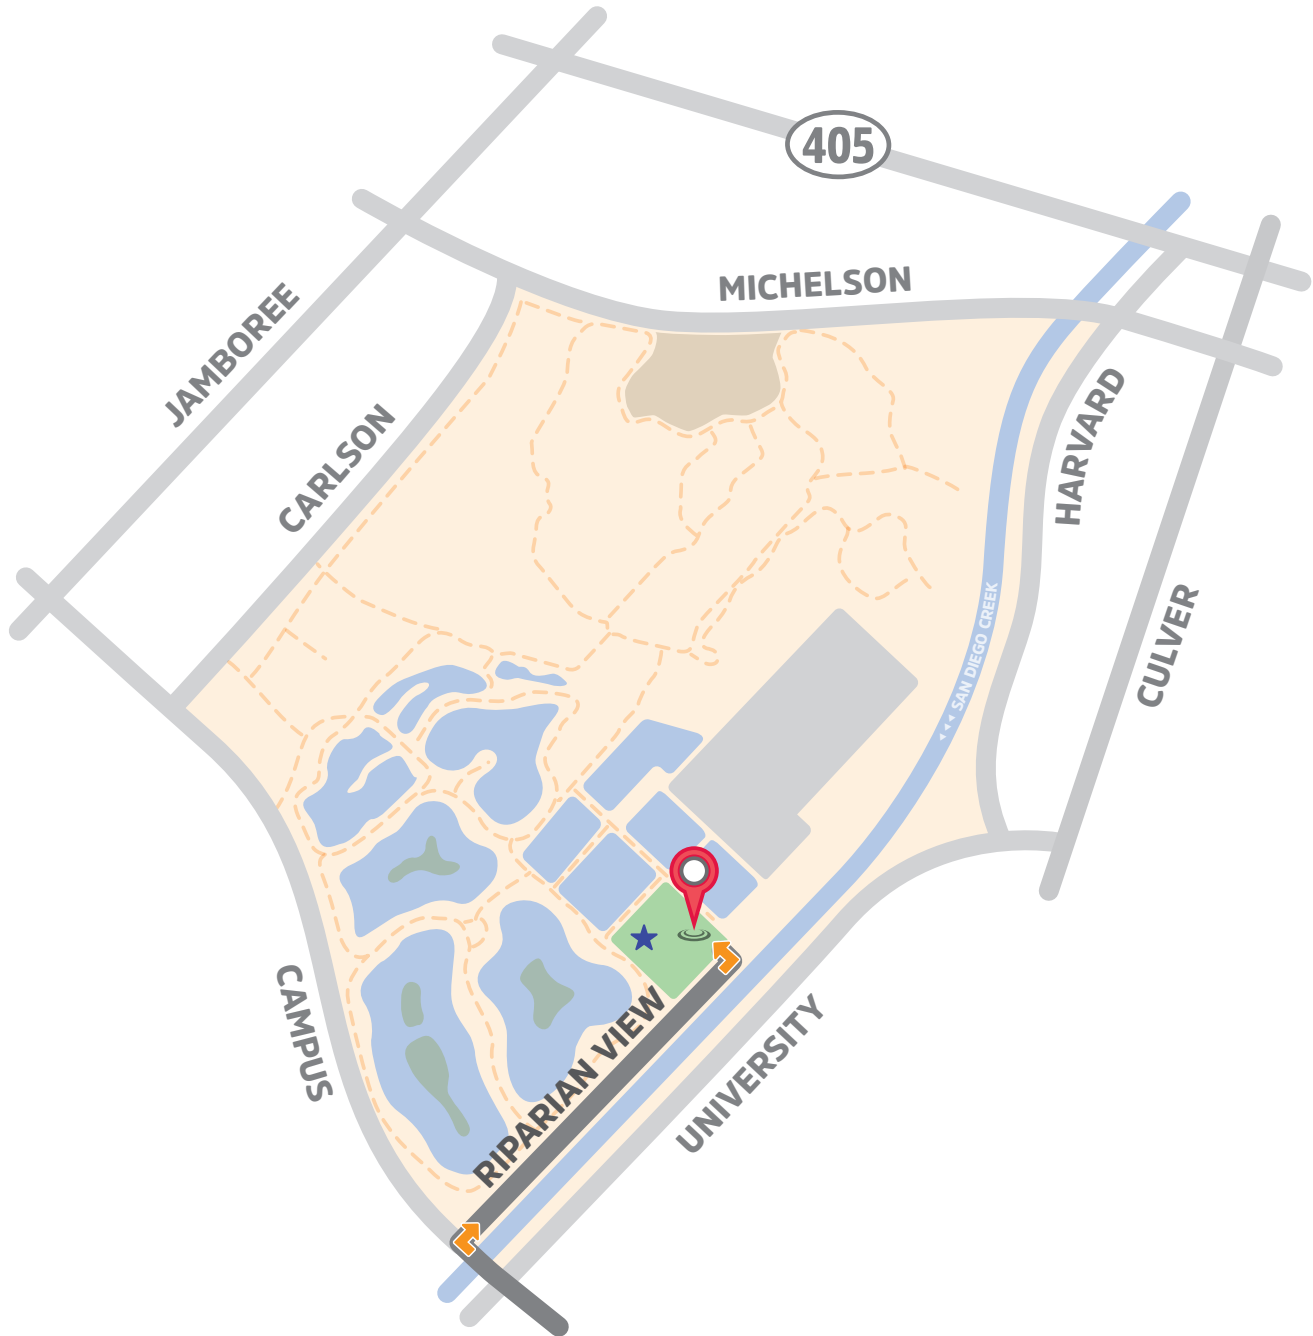

# Map to San Joaquin Marsh Wildlife Sanctuary and Campus

5 Riparian View, Irvine, CA 92612

- ➡ Turn right onto Riparian View from Campus Drive.  
(**RIGHT TURN ONLY** from Campus onto Riparian View, there is no access from Michelson.)
- ⬅ Turn left into the Marsh Campus parking and overflow parking.
- ★ **San Joaquin Marsh Campus:**  
Audubon House, Duck Club, Visitors Center  
Sea and Sage House, and Learning Center