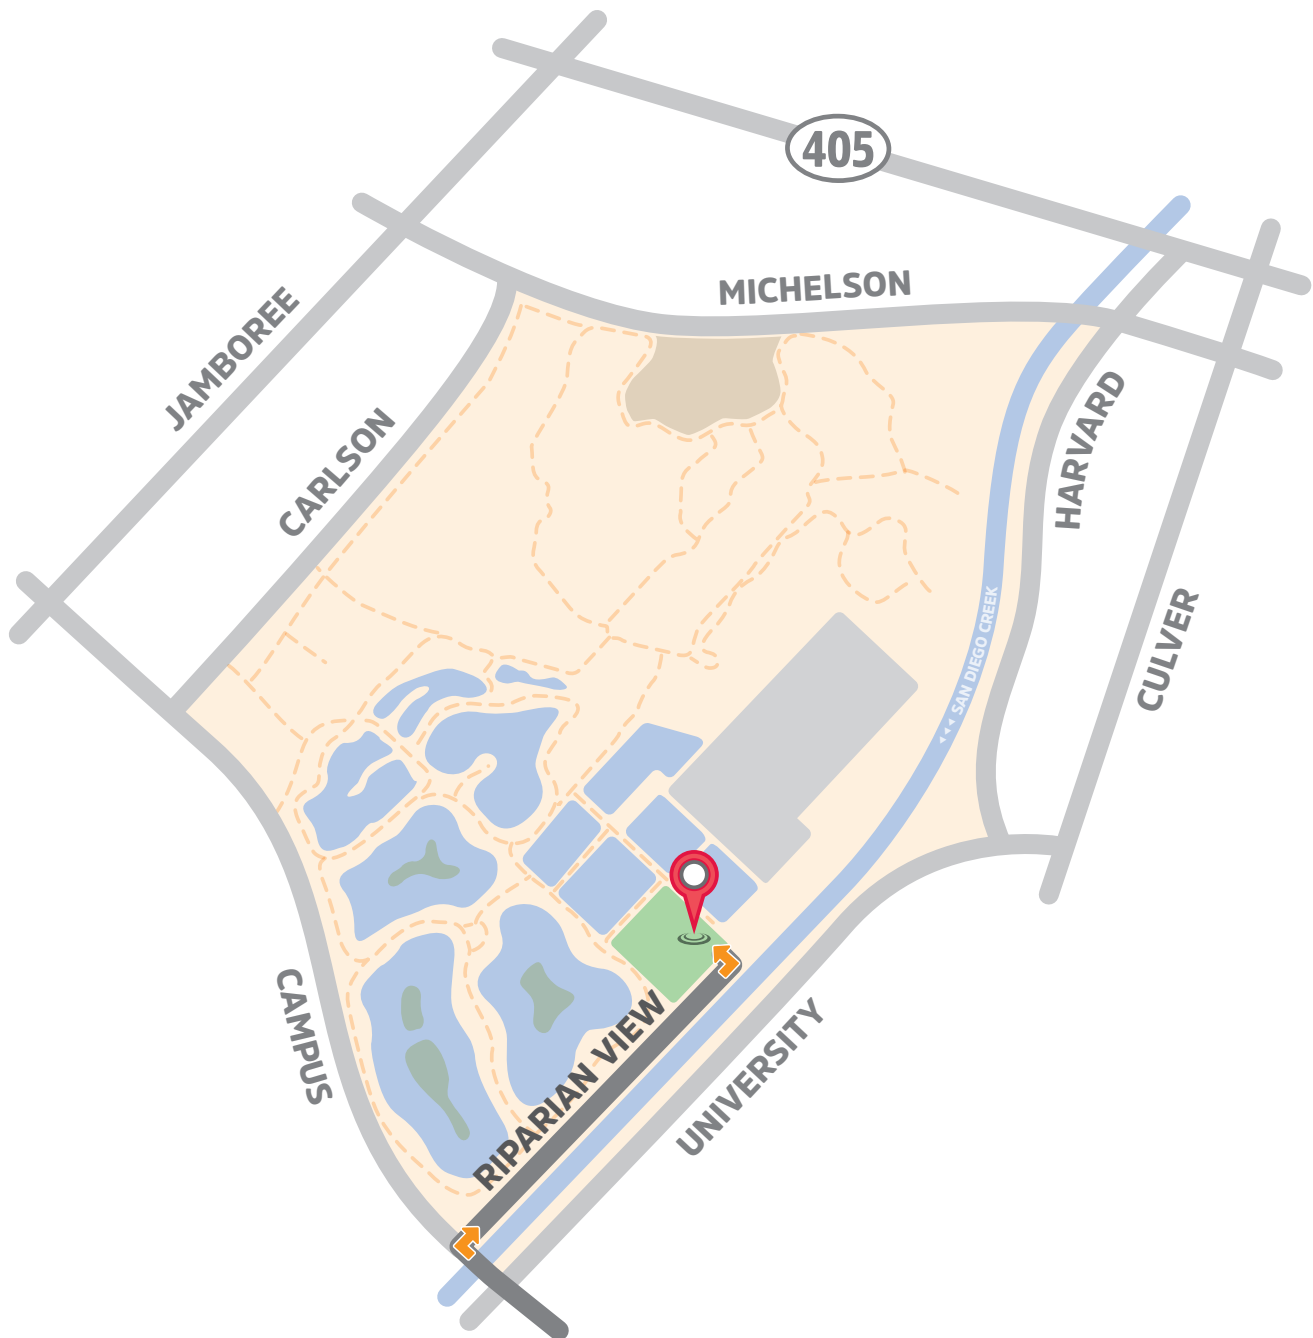

# Map to San Joaquin Marsh Campus

5 Riparian View, Irvine, CA 92612

- ➔ Turn right onto Riparian View from Campus Drive. (**RIGHT TURN ONLY** from Campus onto Riparian View, there is no access from Michelson.)
- ➔ Turn left into the Marsh Campus parking and overflow parking areas.